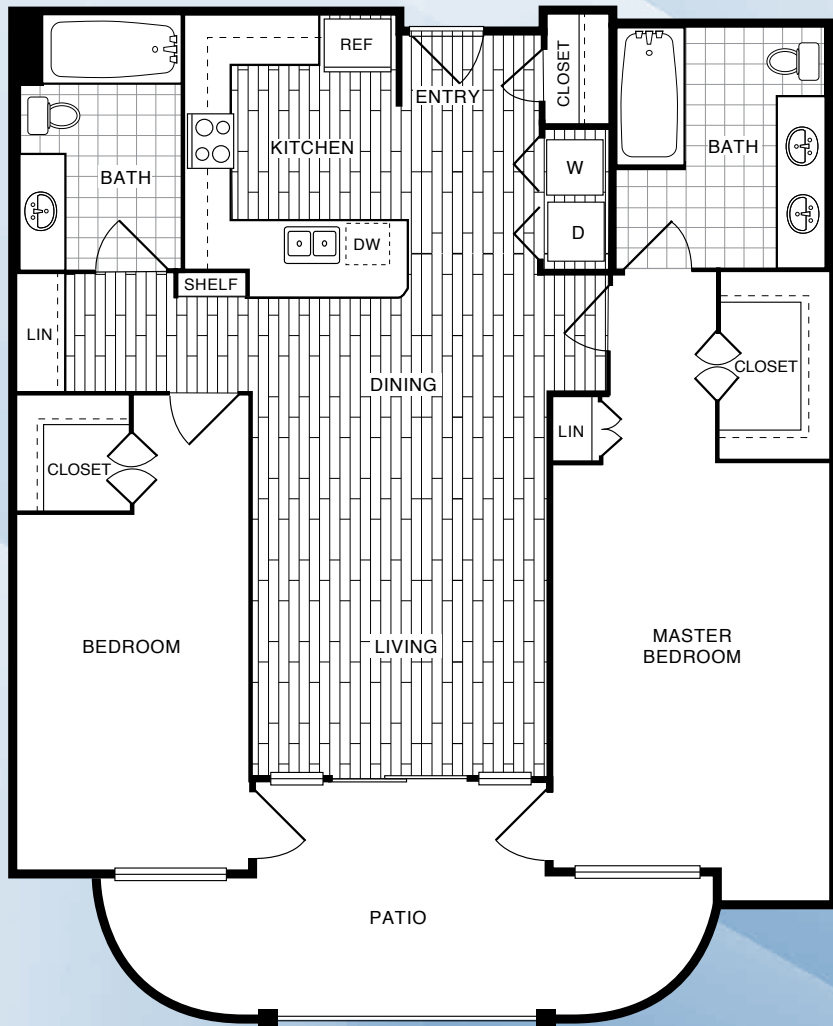

# N Barcelona

Two Bedroom/Two Bath/1,497 sq.ft.

Square footage is approximate

# Bora Bora

One Bedroom/One and Half Bath/1,211 sq.ft.

Square footage is approximate

Mykanos

One Bedroom/One and Half Bath/1,297 sq.ft.

Square footage is approximate

Tulum

Two Bedroom/Two Bath/1,603 sq.ft.

Square footage is approximate

Ibiza

Two Bedroom/Two Bath/1,561 sq.ft.

Square footage is approximate

# Santiago

Two Bedroom/Two Bath/1,313 sq.ft.

Square footage is approximate

Corsica

One Bedroom/One Bath/1,064 sq.ft.

Square footage is approximate

- Storage available in select homes
- Extra closets or balcony storage in select homes
- Extra bedroom closet in select homes