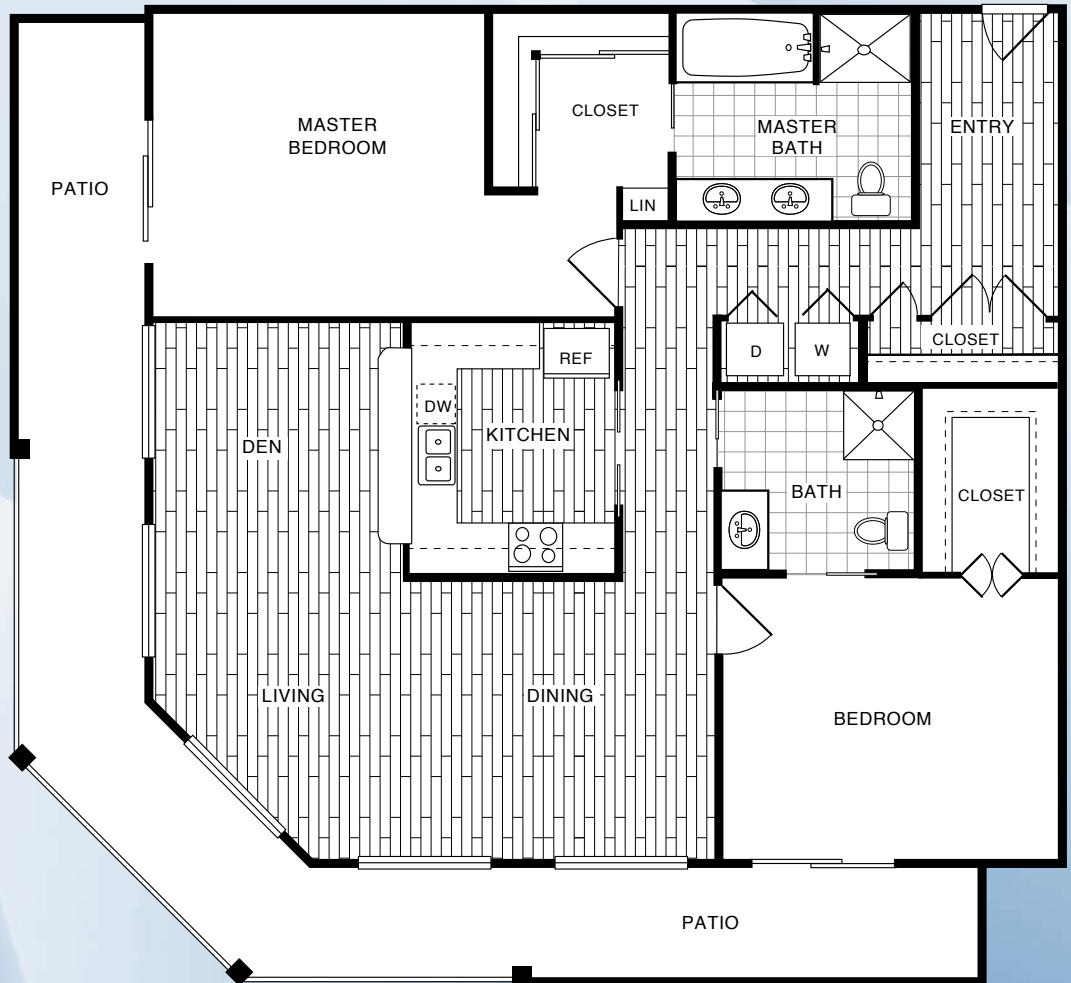

# N Barcelona

Two Bedroom/Two Bath/1,497 sq.ft.

Square footage is approximate

# Bora Bora

One Bedroom/One and Half Bath/1,211 sq.ft.

Square footage is approximate

Mykanos

One Bedroom/One and Half Bath/1,297 sq.ft.

Square footage is approximate

Tulum

Two Bedroom/Two Bath/1,603 sq.ft.

Square footage is approximate

Ibiza

Two Bedroom/Two Bath/1,561 sq.ft.

Square footage is approximate

# Santiago

Two Bedroom/Two Bath/1,313 sq.ft.

Square footage is approximate

Corsica

One Bedroom/One Bath/1,064 sq.ft.

Square footage is approximate

- Storage available in select homes
- Extra closets or balcony storage in select homes
- Extra bedroom closet in select homes