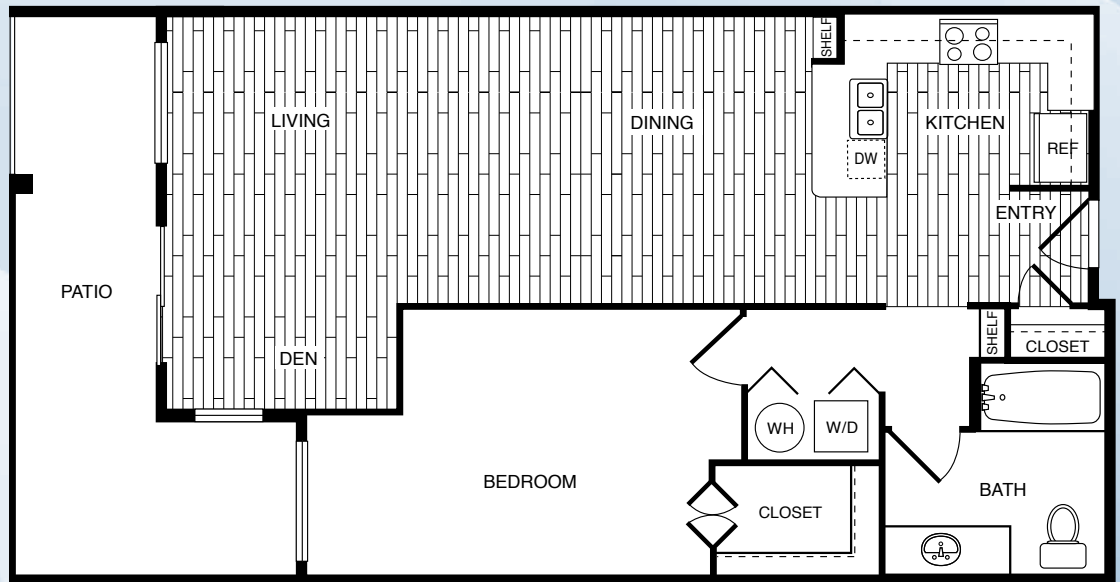

# Bora Bora

One Bedroom/One and Half Bath/1,211 sq.ft.

Square footage is approximate

Mykanos

One Bedroom/One and Half Bath/1,297 sq.ft.

Square footage is approximate

Tulum

Two Bedroom/Two Bath/1,603 sq.ft.

Square footage is approximate

Ibiza

Two Bedroom/Two Bath/1,561 sq.ft.

Square footage is approximate

# Santiago

Two Bedroom/Two Bath/1,313 sq.ft.

Square footage is approximate

Corsica

One Bedroom/One Bath/1,064 sq.ft.

Square footage is approximate

- Storage available in select homes
- Extra closets or balcony storage in select homes
- Extra bedroom closet in select homes