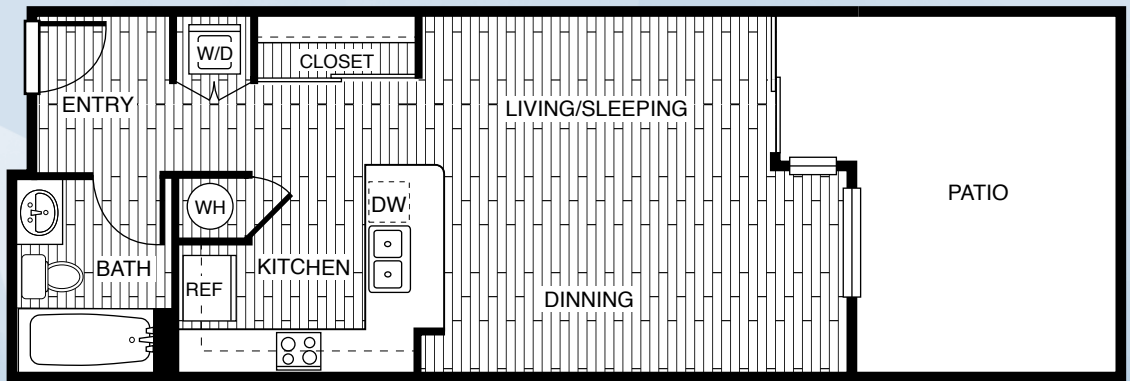

A
Catalina
Studio/One Bath/608 sq.ft.

Square footage is approximate