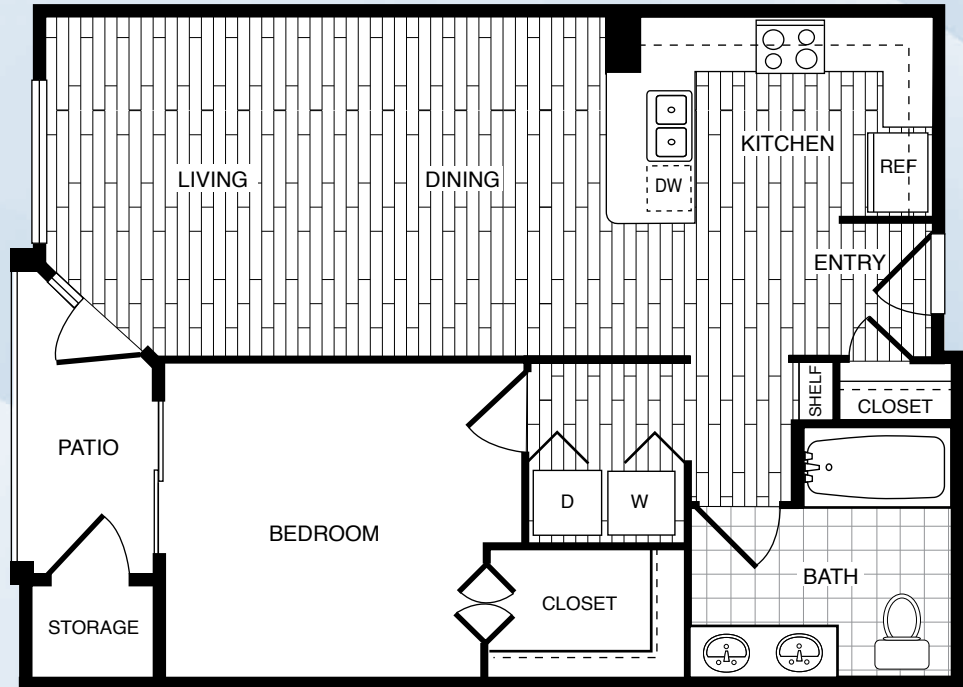

Square footage is approximate

Ibiza

Two Bedroom/Two Bath/1,561 sq.ft.

Square footage is approximate

# Santiago

Two Bedroom/Two Bath/1,313 sq.ft.

Square footage is approximate

Corsica

One Bedroom/One Bath/1,064 sq.ft.

Square footage is approximate

- Storage available in select homes
- Extra closets or balcony storage in select homes
- Extra bedroom closet in select homes

# B