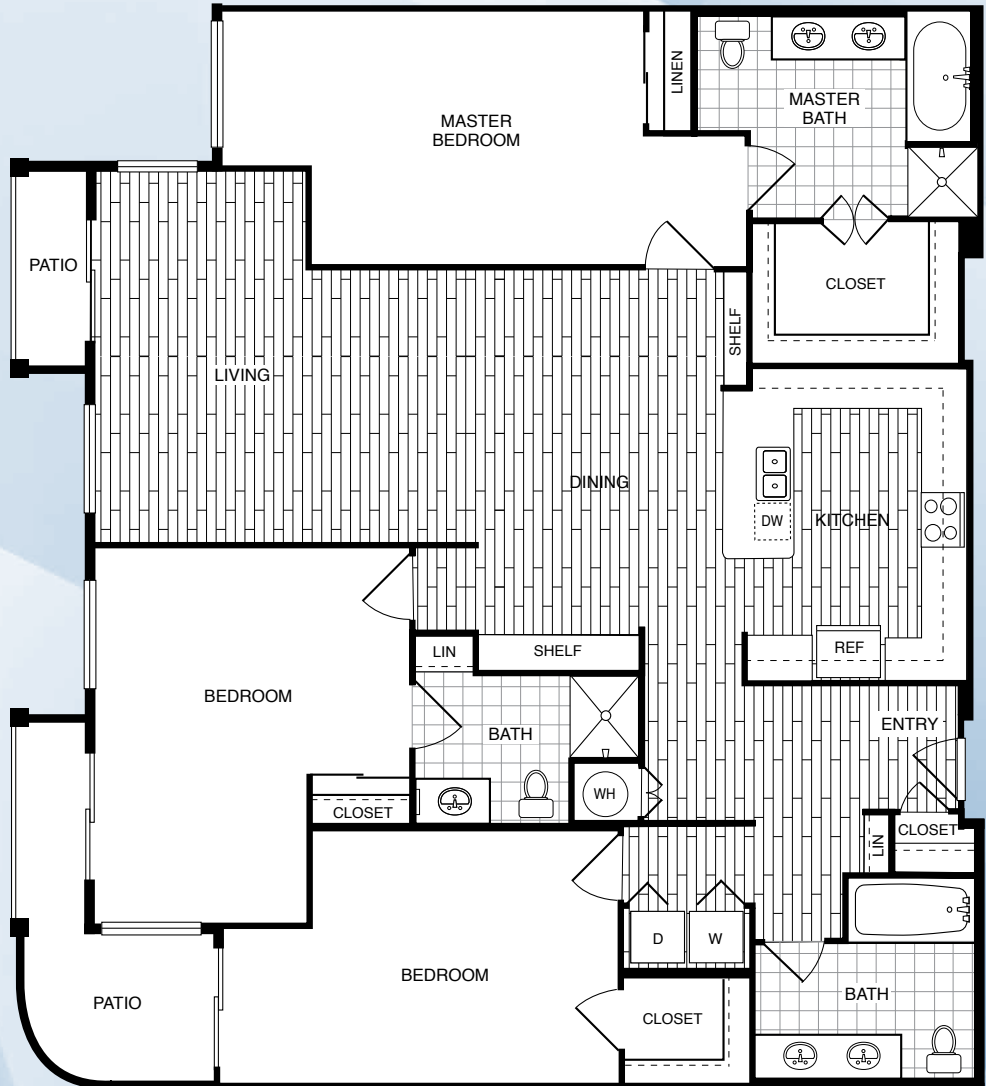

# Martinique

Two Bedroom/Two and Half Bath/1,792 sq.ft.

Square footage is approximate

# D Ipanema

Three Bedroom/Three Bath/2,128 sq.ft.

Square footage is approximate

# Anguilla

Three Bedroom/Two and Half Bath/2,106 sq.ft.

Square footage is approximate

# N Barcelona

Two Bedroom/Two Bath/1,497 sq.ft.

Square footage is approximate