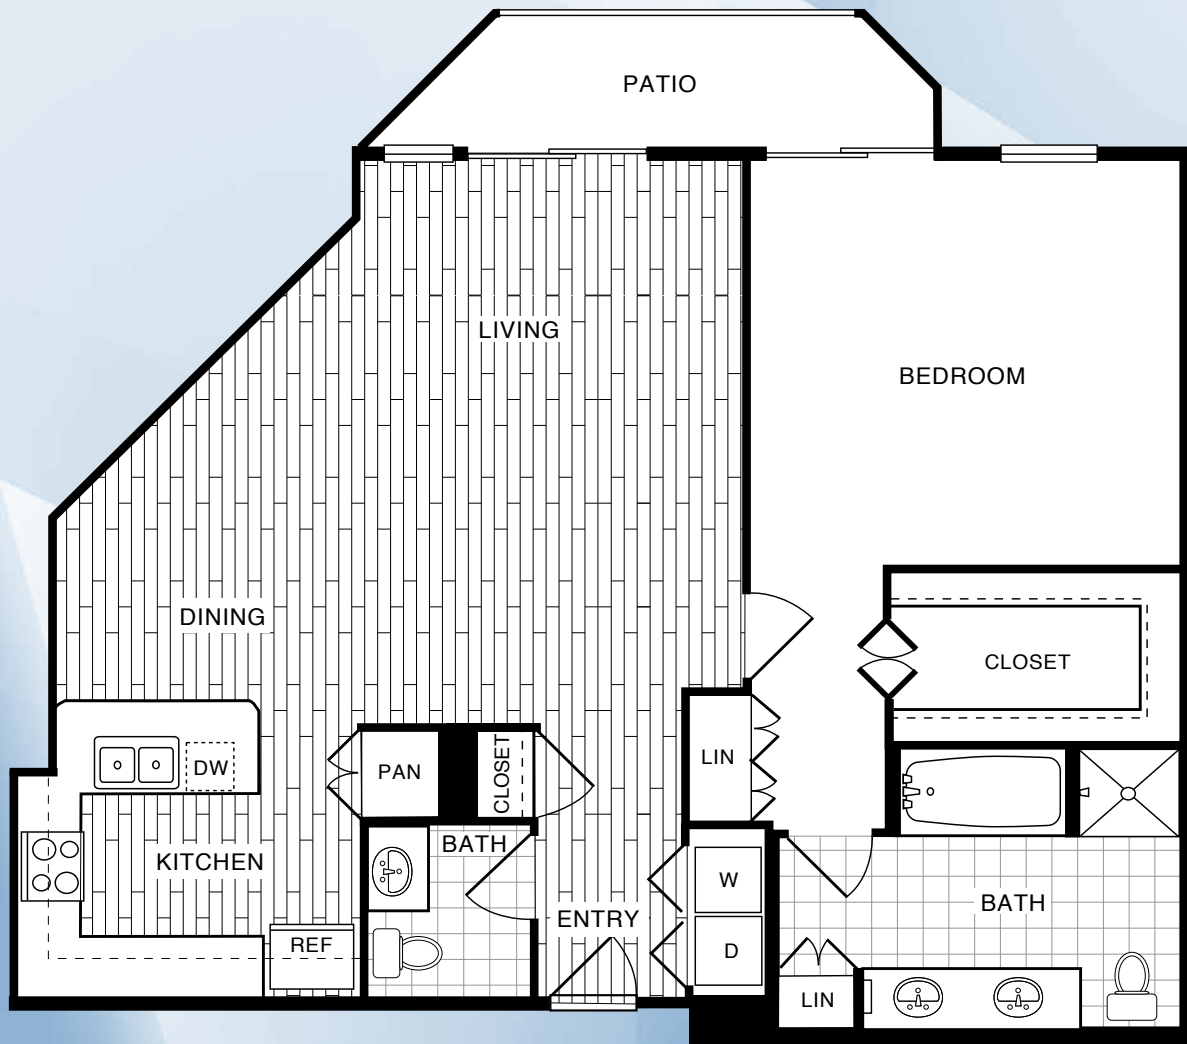

# Martinique

Two Bedroom/Two and Half Bath/1,792 sq.ft.

Square footage is approximate

# Anguilla

Three Bedroom/Two and Half Bath/2,106 sq.ft.

Square footage is approximate

# N Barcelona

Two Bedroom/Two Bath/1,497 sq.ft.

Square footage is approximate

# Bora Bora

One Bedroom/One and Half Bath/1,211 sq.ft.

Square footage is approximate

Mykanos

One Bedroom/One and Half Bath/1,297 sq.ft.

Square footage is approximate

Tulum

Two Bedroom/Two Bath/1,603 sq.ft.