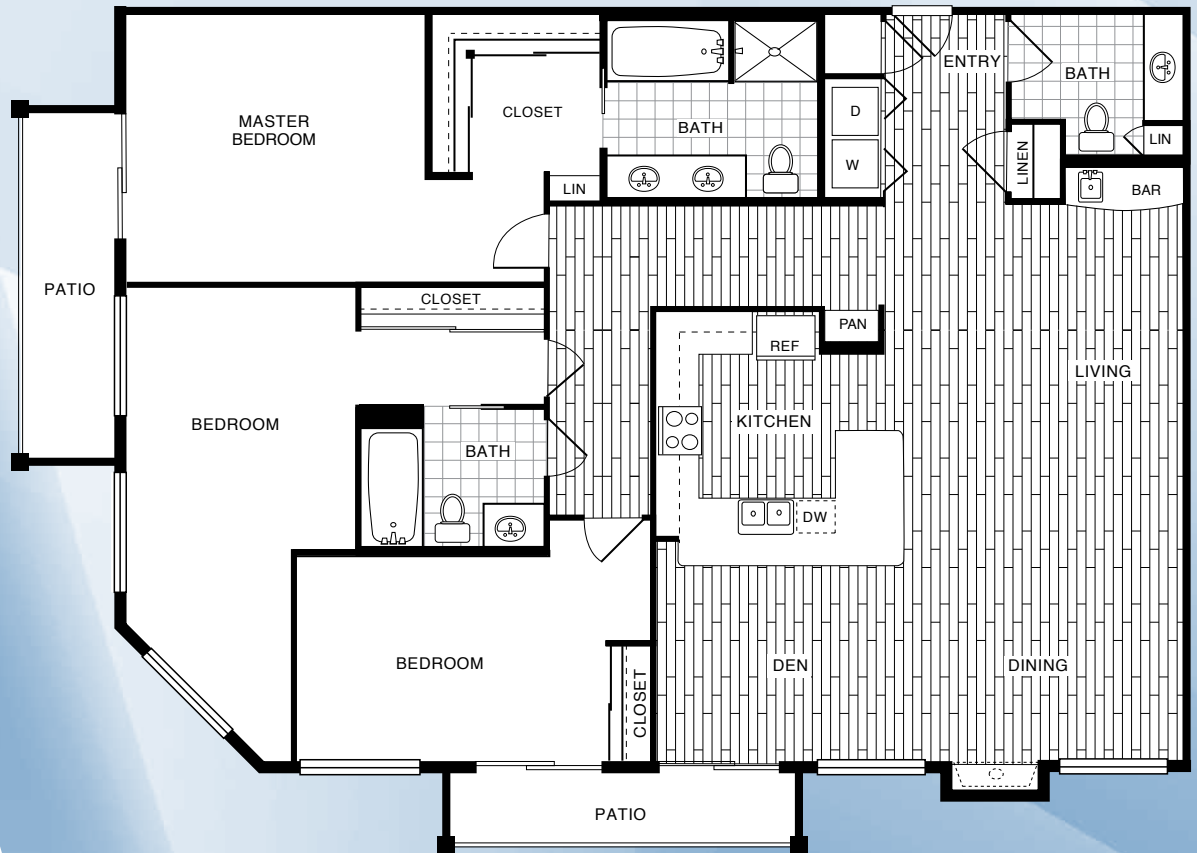

# Martinique

Two Bedroom/Two and Half Bath/1,792 sq.ft.

Square footage is approximate

# D Ipanema

Three Bedroom/Three Bath/2,128 sq.ft.

Square footage is approximate

# Anguilla

Three Bedroom/Two and Half Bath/2,106 sq.ft.

Square footage is approximate

# N Barcelona

Two Bedroom/Two Bath/1,497 sq.ft.

Square footage is approximate