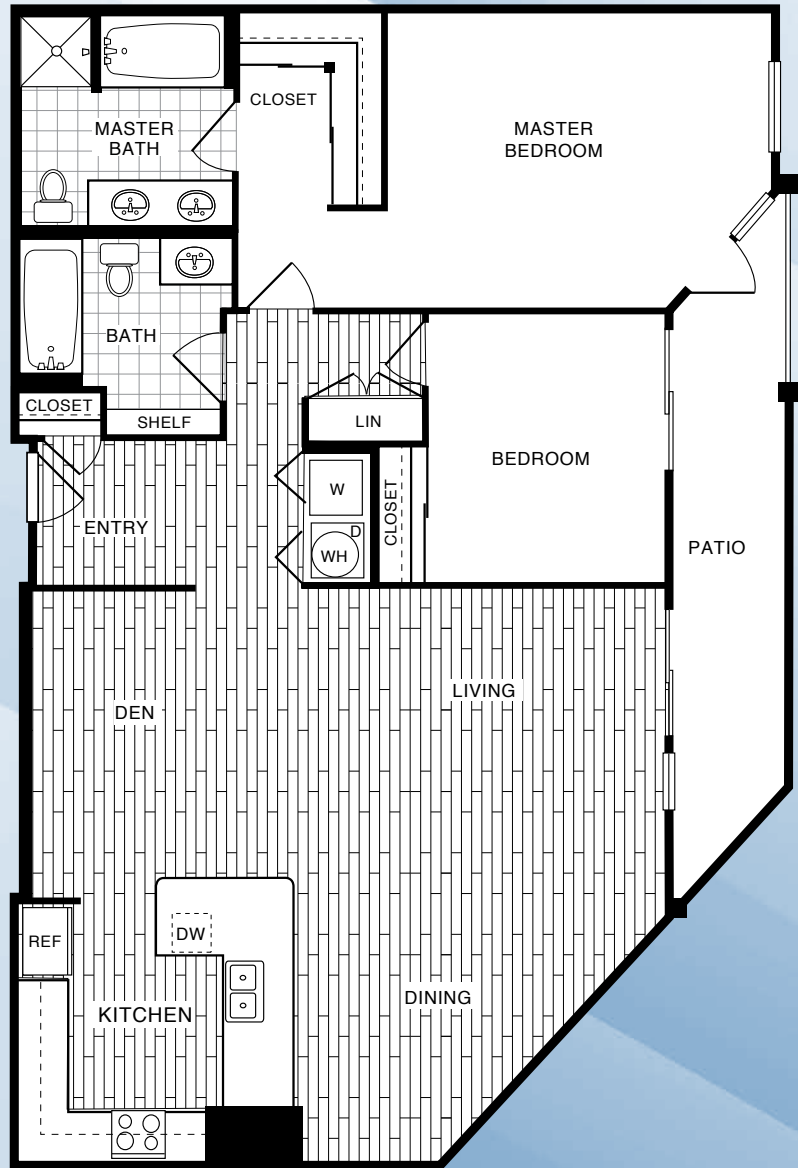

# N Barcelona

Two Bedroom/Two Bath/1,497 sq.ft.

Square footage is approximate

# Bora Bora

One Bedroom/One and Half Bath/1,211 sq.ft.

Square footage is approximate

Mykanos

One Bedroom/One and Half Bath/1,297 sq.ft.

Square footage is approximate

Tulum

Two Bedroom/Two Bath/1,603 sq.ft.

Square footage is approximate

Ibiza

Two Bedroom/Two Bath/1,561 sq.ft.

Square footage is approximate

# Santiago

Two Bedroom/Two Bath/1,313 sq.ft.

Square footage is approximate

Corsica

One Bedroom/One Bath/1,064 sq.ft.

Square footage is approximate

- Storage available in select homes
- Extra closets or balcony storage in select homes
- Extra bedroom closet in select homes