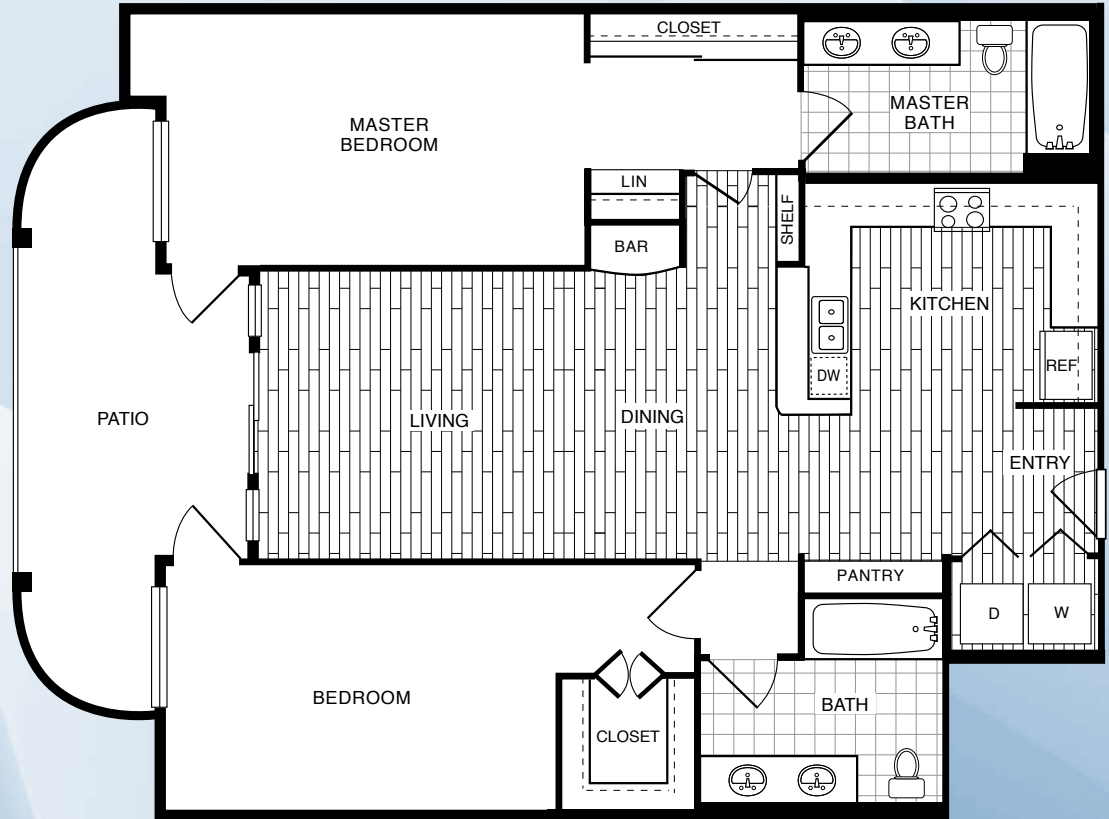

# Martinique

Two Bedroom/Two and Half Bath/1,792 sq.ft.

Square footage is approximate

# D Ipanema

Three Bedroom/Three Bath/2,128 sq.ft.

Square footage is approximate

# Anguilla

Three Bedroom/Two and Half Bath/2,106 sq.ft.

Square footage is approximate

# N Barcelona

Two Bedroom/Two Bath/1,497 sq.ft.

Square footage is approximate